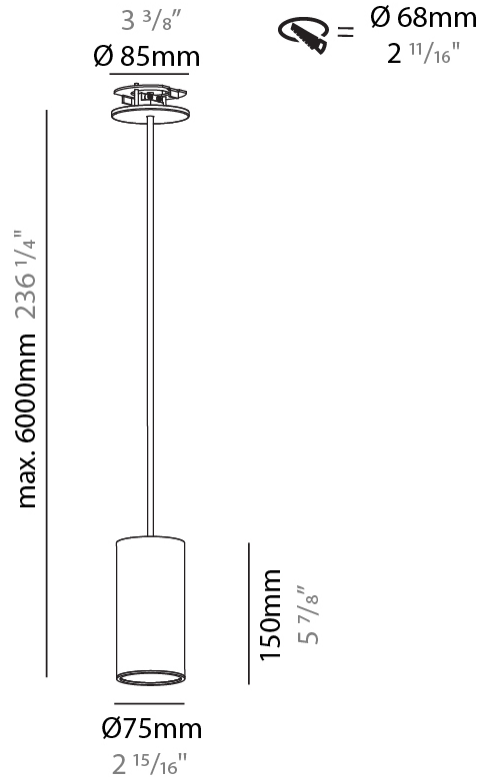

GENERAL

Series: Hangover
Subseries: Hangover Monopoint Recessed Canopy
Brand: Prolicht
Division: Architectural
Mounting Type: Suspension
Mounting Location: Ceiling
Subcategory: Pendant

PHYSICAL

Shape: Cylinder
Diameter (mm): 75
Diameter (in): 2 ¹⁵ / ₁₆
Height (mm): 150
Height (in): 5 ⁷ / ₈
Max. Overall Height (mm): 2150
Max. Overall Height (in): 84 ⁵ / ₈
Light Distribution: Direct
Diffuser: Shine Ring 0-6
Fixture Finish: SSR / BKV / CWI / CRY / HAB / UFT / ITA / RUA / FTG / MYG / LOD / PUS / FRO / FUP / KIA / POP / BLS / SPG / MEY / GOH / GUM / CHC / COM / ABZ / JAG / OBR / MOS / ROR
Fixture Material: Aluminum
Cable Details: 2000mm / 6000mm Cable in White / Black / Orange / Red
Cut-out Measurements: 68mm / 2 11/16"

LED

Number of LEDs: 1
Color Temperature (°K): 2700 / 3000 / 4000
Max. Delivered Lumen (lm): 923
CRI: >90 CRI
Lamp Life (hrs): 50000
Upon Request: ***3500K available in minimum quantities (larger quantities upon request)

OPTICAL

Reflector: 18 / 36 / 52

RATINGS AND CERTIFICATIONS

Certified By: Certified for North American Standards
IP rating: IP20

HANGOVER MONOPOINT RECESSED CANOPY SUSPENSION

A300156-

PROJECT
TYPE
SPECIFIER
QUANTITY
DATE

GENERAL

Series: Hangover
 Subseries: Hangover Monopoint Recessed Canopy
 Brand: Prolicht
 Division: Architectural
 Mounting Type: Suspension
 Mounting Location: Ceiling
 Subcategory: Pendant

PHYSICAL

Shape: Cylinder
 Diameter (mm): 75
 Diameter (in): 2 ¹⁵/₁₆
 Height (mm): 150
 Height (in): 5 ⁷/₈
 Max. Overall Height (mm): 2150
 Max. Overall Height (in): 84 ⁵/₈
 Light Distribution: Direct / Indirect
 Diffuser: Shine Ring 0-6
 Fixture Finish: SSR / BKV / CWI / CRY / HAB / UFT / ITA / RUA / FTG / MYG / LOD / PUS / FRO / FUP / KIA / POP / BLS / SPG / MEY / GOH / GUM / CHC / COM / ABZ / JAG / OBR / MOS / ROR
 Fixture Material: Aluminum
 Cable Details: 2000mm / 6000mm Cable in White / Black / Orange / Red
 Cut-out Measurements: 68mm / 2 11/16"