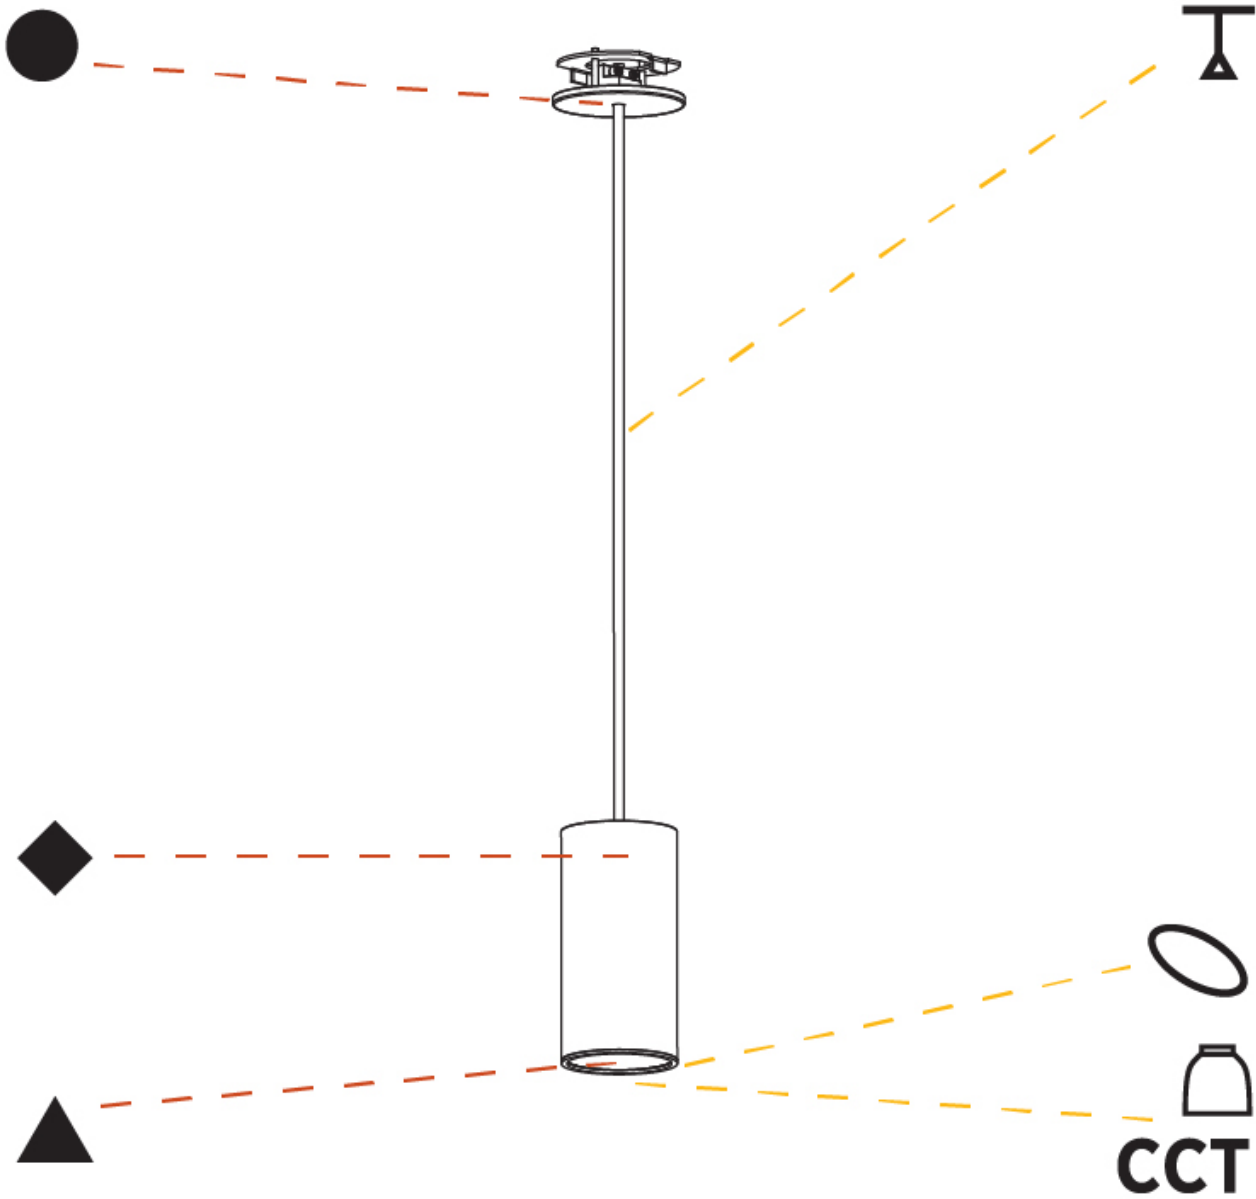

HANGOVER MONOPOINT RECESSED CANOPY SUSPENSION

A300157-

PROJECT	_____
TYPE	_____
SPECIFIER	_____
QUANTITY	_____
DATE	_____

A